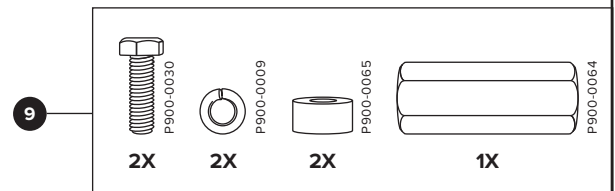

PARTS LIST

PART DESCRIPTION	SKU	QTY
1 T-Max Arm Hook (Right)	P600-0050	1
2 T-Max Arm Hook (Left)	P600-0051	1
3 Arm Hook Foam Pad Set (R & L)	P600-0066	1
4 T-Max Top	P600-0044	1
5 T-Max Bottom	P600-0045	1
6 T-Max Tongue (3/8")	P600-0047	1
7 T-Max Draw Bar Channel	P600-0103	1
8 T-Max Belly Plate	P600-0048	1
9 Draw Bar Hardware:		
5/16" x 1" Hex Bolts	P900-0030	2
5/16" Lock Washers	P900-0009	2
Spacers	P600-0065	2
Stop Hex	P600-0064	1
10 Snare Draw Bar	P600-0067	1
11 Mini Dynasty Logo (white)	P800-0030	1
12 Belly Plate Foam Pad	P600-0017	1
13 Tongue Foam Pad	P600-0009	1
14 Frame Hardware Pack:	P900-TMF5	
1/4" Serrated Flange Lock Nuts		10
1/4" x 3/4" Carriage Bolts		6
1/4" x 1" Carriage Bolts		4